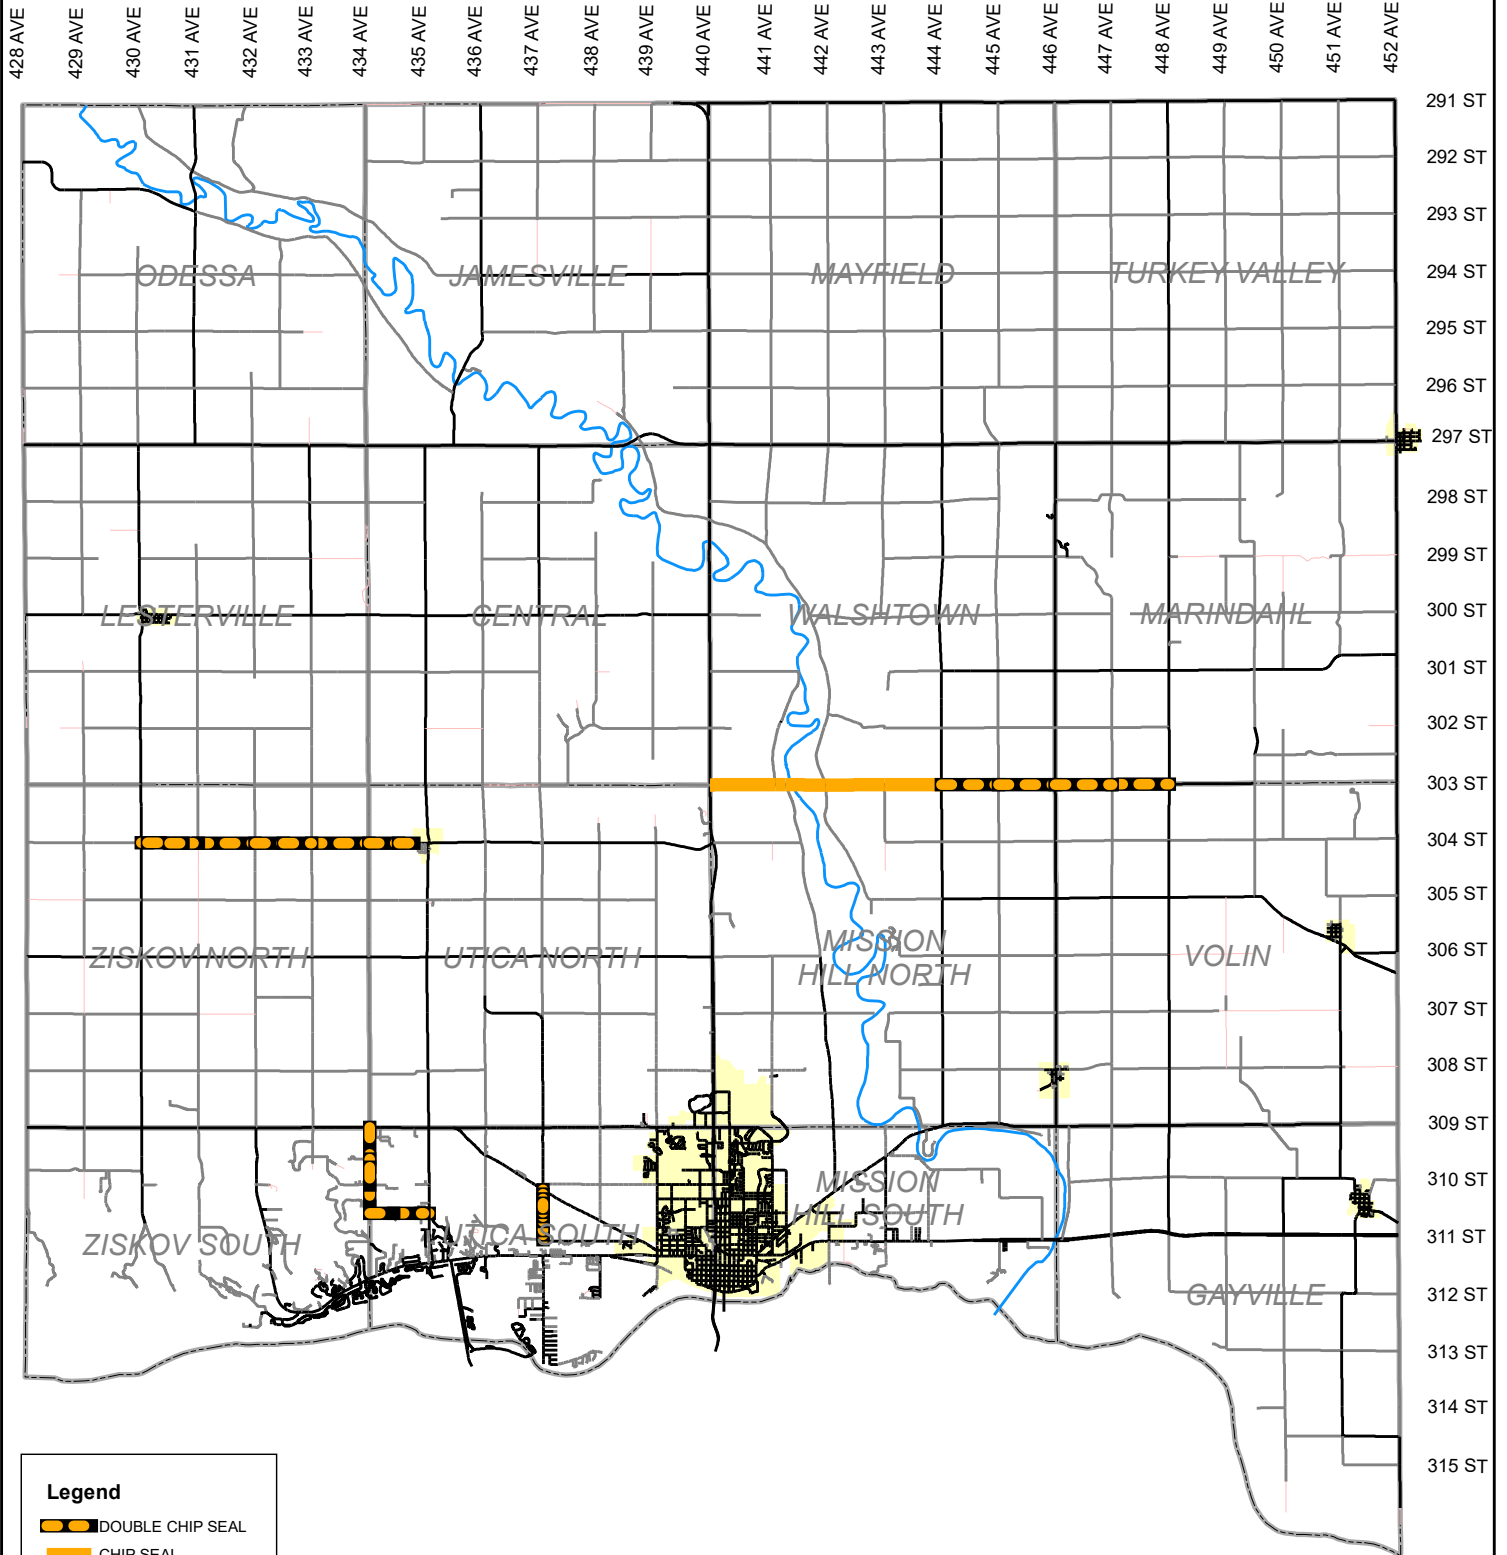

# YANKTON COUNTY

## 2025 CHIP SEAL

**Legend**

- DOUBLE CHIP SEAL
- CHIP SEAL
- SURFACE TYPE**
- HARD
- GRAVEL
- LOW MAINTENANCE
- TOWNSHIP
- CITY LIMITS